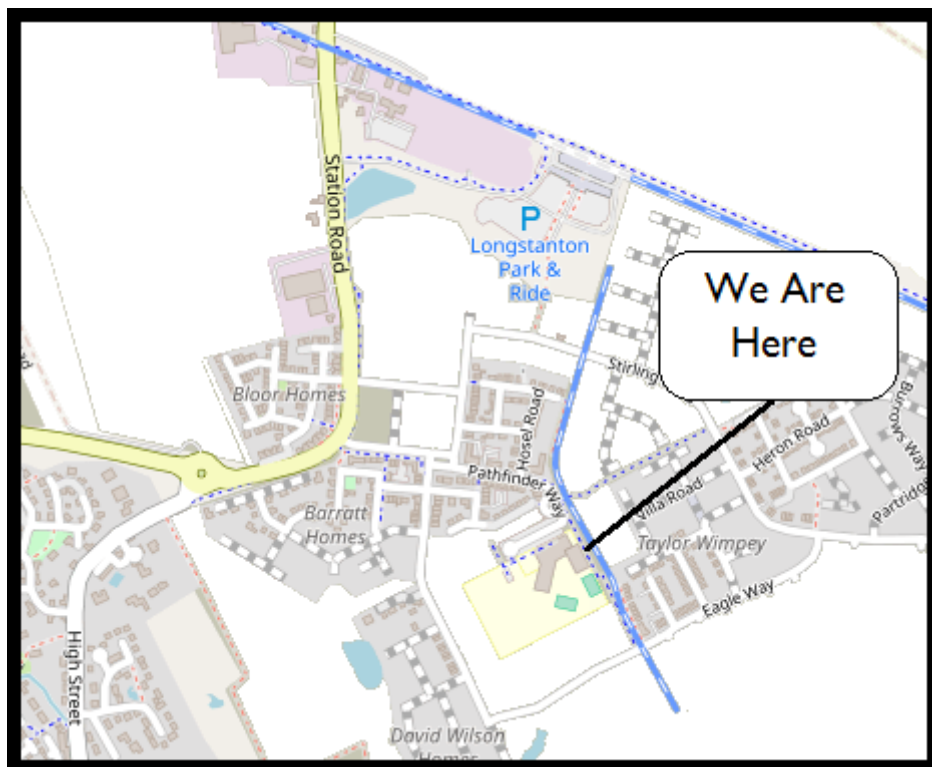

We recognise that not everyone who wants to participate can attend.

There is an unstaffed childrens' play area & library available for you to use. Please feel free to organise with other parents to use this facility so that you can view the parts of the Forum that interest you most.

Latecomers are welcome. We understand that you may not be able to commute in time to arrive for 7pm. If you are only free after this time please feel free to attend when you can.

If you have a question you would like to have asked, but are unable to attend please email

Northstowe.Community@scams.gov.uk

by the 4th of February and it will be put to the Chair to ask in your place.

Slide deck & notes will be online within a week of the Forum at

www.scams.gov.uk/community/community-forums/